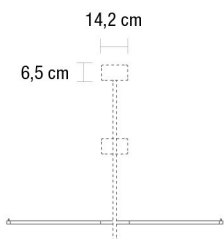

Art./Code	Note	Dimensions cm	Bulb
Frame SM-04 50 060.057.04 CE	.2427/ND - .3527/ND Alimentatore Integrato Integrated Power Supply	L 160 H struttura structure 50 	max power 100W
Frame SM-04 50 060.057.04 CE	.2427/D - .3527/D Dimmerabile Alimentatore Integrato Dimmable Integrated Power Supply	L 160 H struttura structure 50 	max power 100W
Frame SM-04 80 060.057.24 CE	.2427/ND - .3527/ND Alimentatore Integrato Integrated Power Supply	L 160 H struttura structure 80 	max power 100W
Frame SM-04 80 060.057.24 CE	.2427/D - .3527/D Dimmerabile Alimentatore Integrato Dimmable Integrated Power Supply	L 160 H struttura structure 80 	max power 100W

.2427 bianco-oro vernice/white-gold paint

.3527 nero-oro vernice/black-gold paint

Struttura/Frame SM-04 50/80

SOLO STRUTTURA/ONLY FRAME

Art./Code	Note	Dimensions cm	Bulb
Frame PT-01 060.057.70 CE	.2427/ND - .3527/ND Alimentatore Integrato Integrated Power Supply	Ø 30 H 180	max power 40W
Frame PT-01 060.057.70 CE	.2427/D - .3527/D Dimmerabile Alimentatore Integrato Dimmable Integrated Power Supply	Ø 30 H 180	max power 40W

.2427 bianco-oro vernice/white-gold paint

.3527 nero-oro vernice/black-gold paint